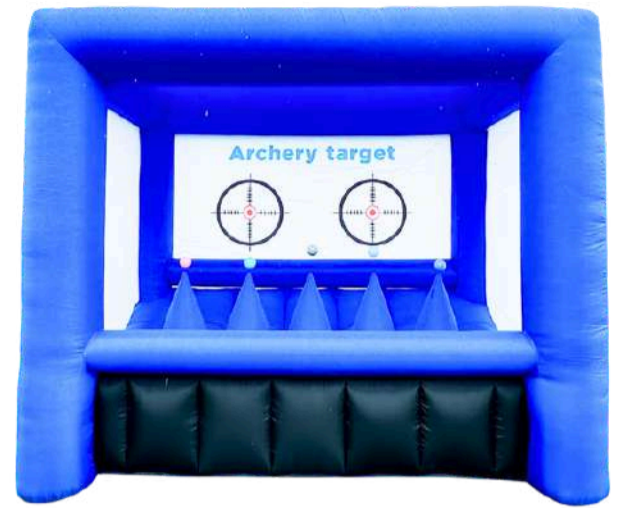

Mobile Inflatable Games

Basketball
Hoop Shot

Knock Em
Down

Bull Horn
Ring Toss

Galaxy
Shooutout

Pencil On-Point
Ring Toss

Traffic Light
Ball Toss

Cowboy Face-Off
Darts

Cactus Hoops
Ring Toss

Shuffle Balls
Scoring

- Add on for manpower to man the game
- Each game is 1.5 x 1.5 x 2m(height)

Mega Inflatable Games

FUN

Axe Toss Target

2.65 x 3 x 2.65m(H)

Cash Grab Mania

1.6 x 1.6 x 2.2m(H)

Archery Fun

3 x 1.5 x 2.5m(H)

WOW!

Giant Dart

3.5 X 2.5 x 4m (H)

Hungry Hippo Snatch

5 x 5 x 1.8m(H)