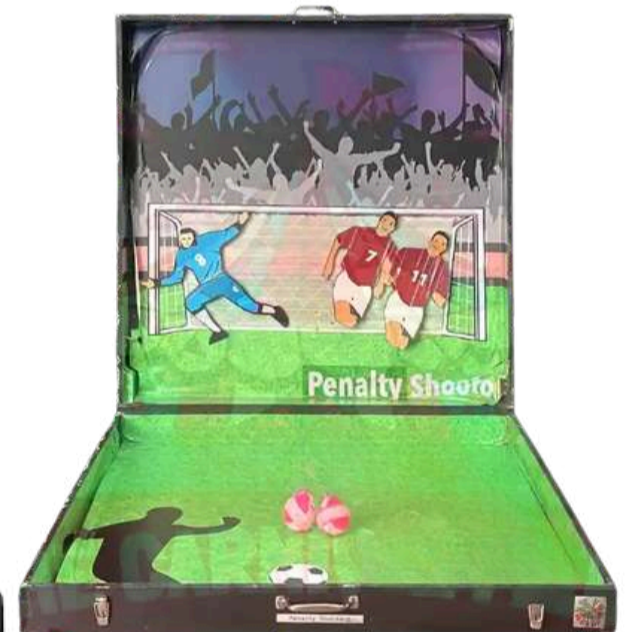

Feed the lion

Basketball

Carnival ring toss

Archery

Bowling

Bull pen knock

Penalty shootout

- Add on table to place the game
- Add on for manpower to assist kids with the games

Mobile Inflatable Games

Basketball
Hoop Shot

Knock Em
Down

Bull Horn
Ring Toss

Galaxy
Shooutout

Pencil On-Point
Ring Toss

Traffic Light
Ball Toss

Cowboy Face-Off
Darts

Cactus Hoops
Ring Toss

Shuffle Balls
Scoring

- Add on for manpower to man the game
- Each game is 1.5 x 1.5 x 2m(height)

Mega Inflatable Games

FUN

Axe Toss Target

2.65 x 3 x 2.65m(H)

Cash Grab Mania