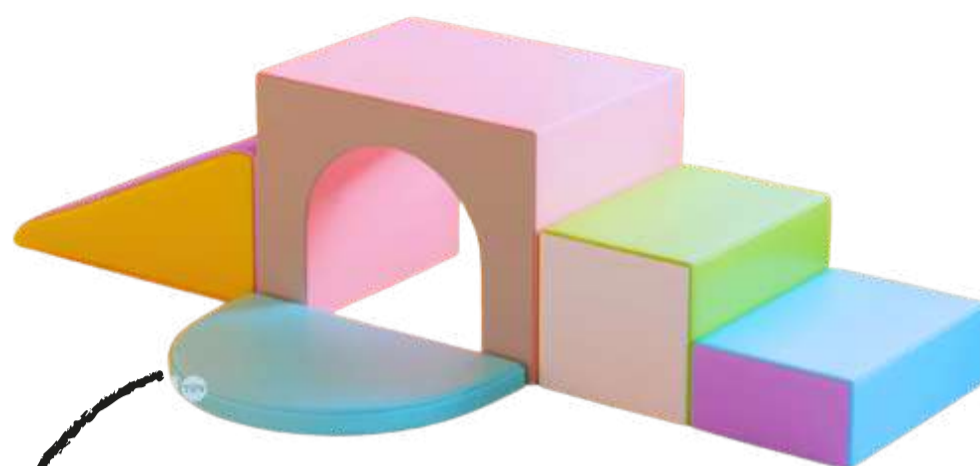

**Two small
separate ball pits**

**L-shape ball pit
in kid's room**

Mini ball pit

Softplay ball pit

Rainbow balls

Softplay course

Size is fixed at 3x3m

Mini roller coaster