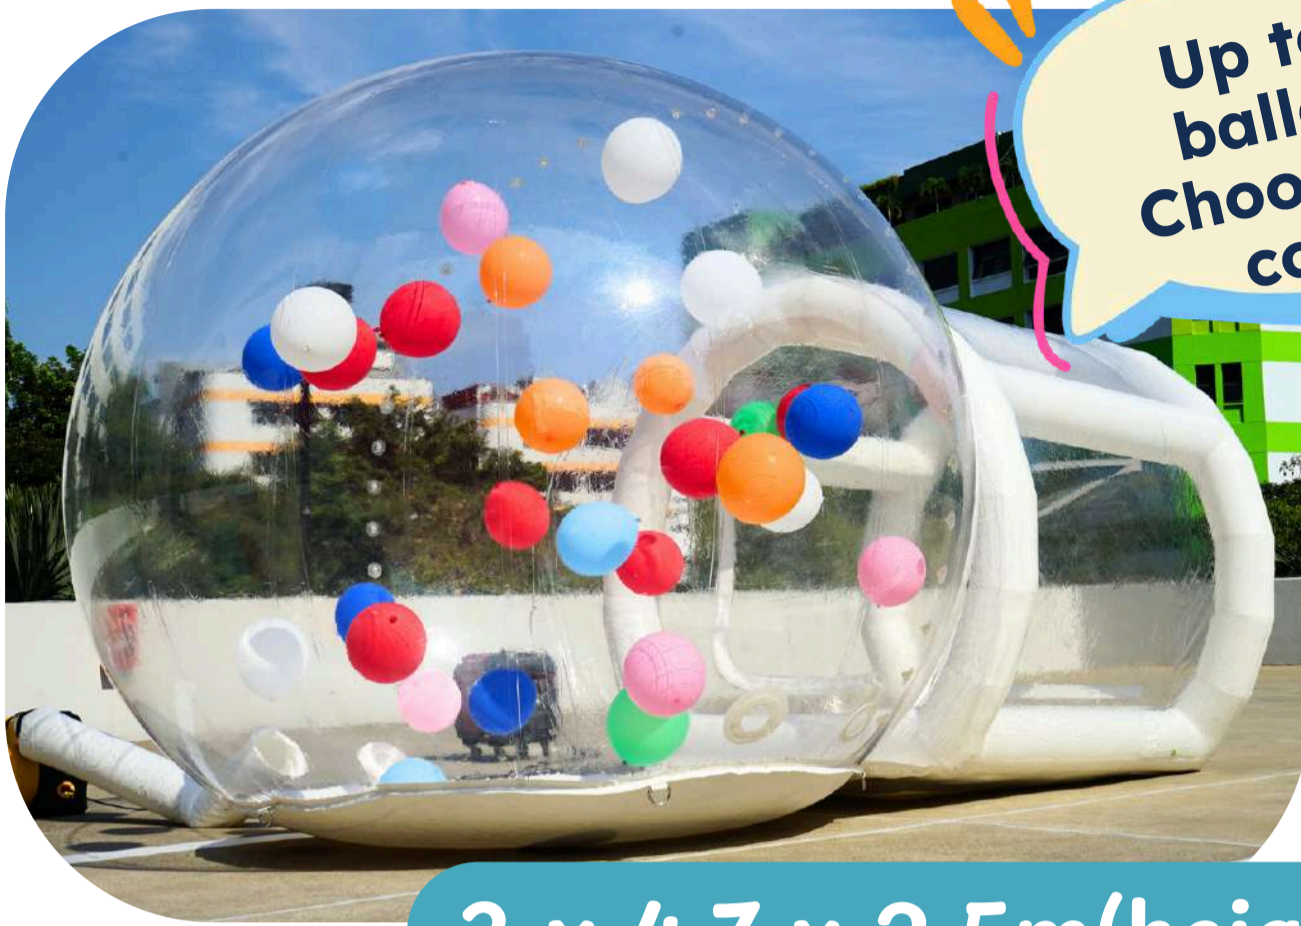

*2 blocks height

3 Cars + Custom Floor Sticker

Costs depending on sticker size

Balloon inflatable dome

Up to 60
balloons
Choose any
colors

3 x 4.7 x 2.5m(height)

Add
customised
banner

Add on for manpower: