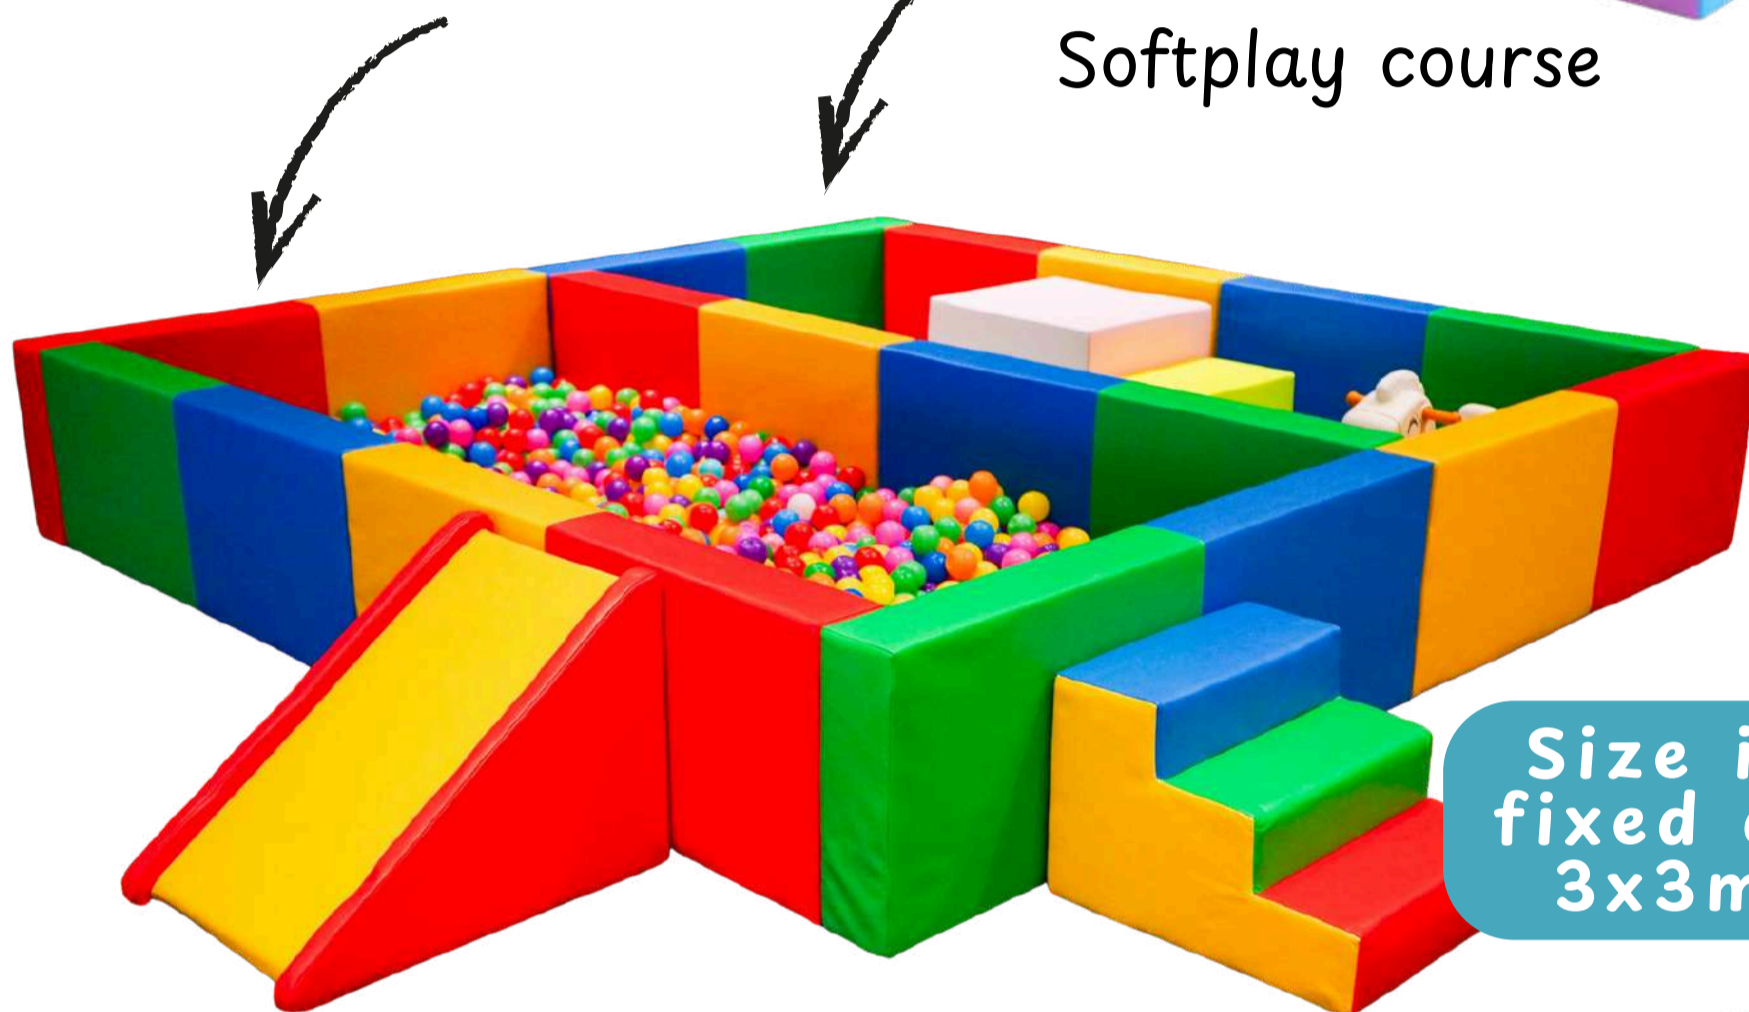

**Two small
separate ball pits**

**L-shape ball pit
in kid's room**

Mini ball pit

Softplay ball pit

Rainbow balls

Softplay course

Size is fixed at 3x3m

Mini roller coaster