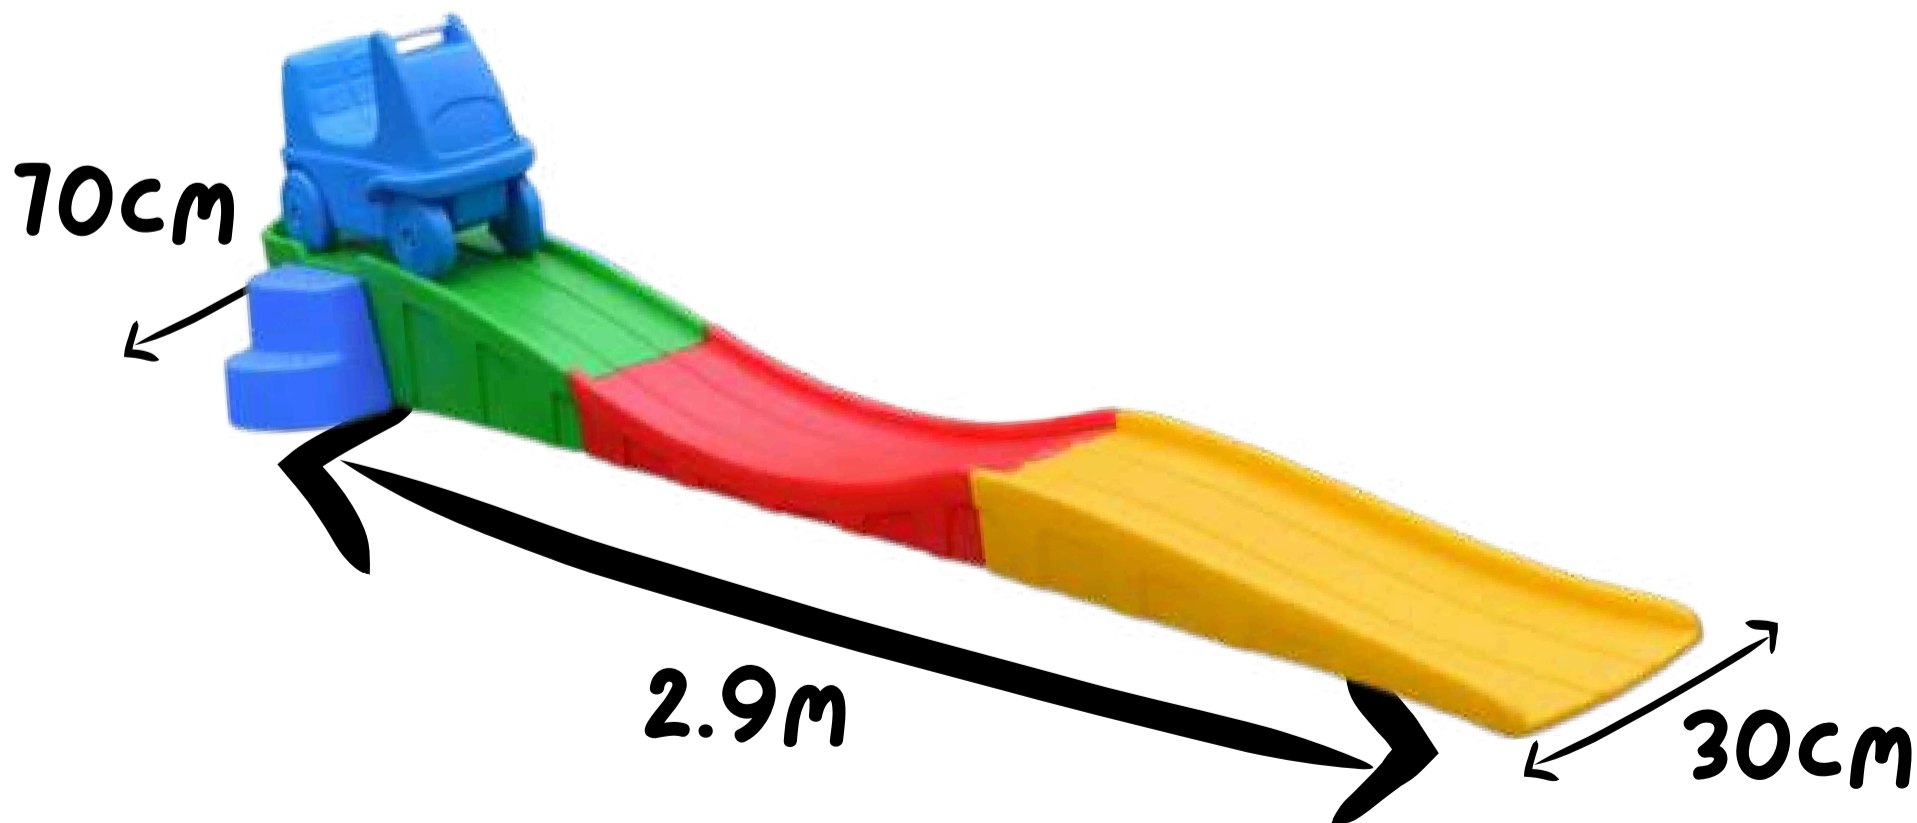

**Two small
separate ball pits**

**L-shape ball pit
in kid's room**

Mini ball pit

Softplay ball pit

Rainbow balls

Softplay course

Size is fixed at 3x3m

Mini roller coaster