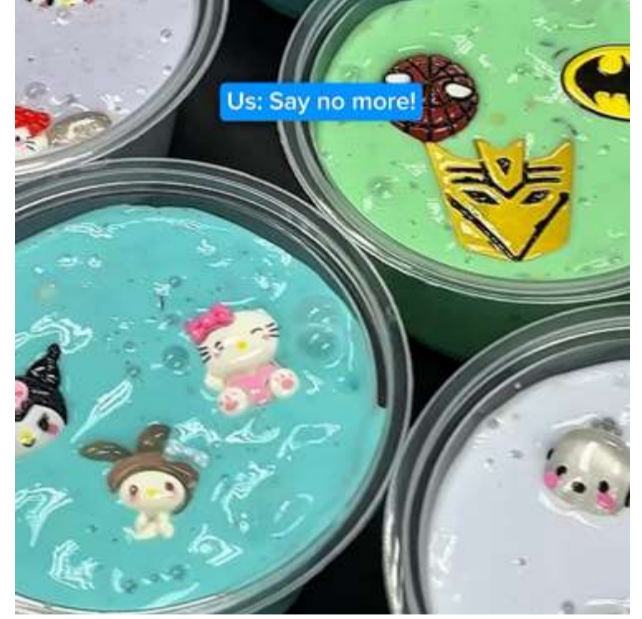

Iced gem biscuit
8oz

Art & craft workshops

1-1.5 hour session

Include instructor(s)

Tables & chairs available as add-ons

Premium beading

Acrylic Bearbrick Pouring

Slime making